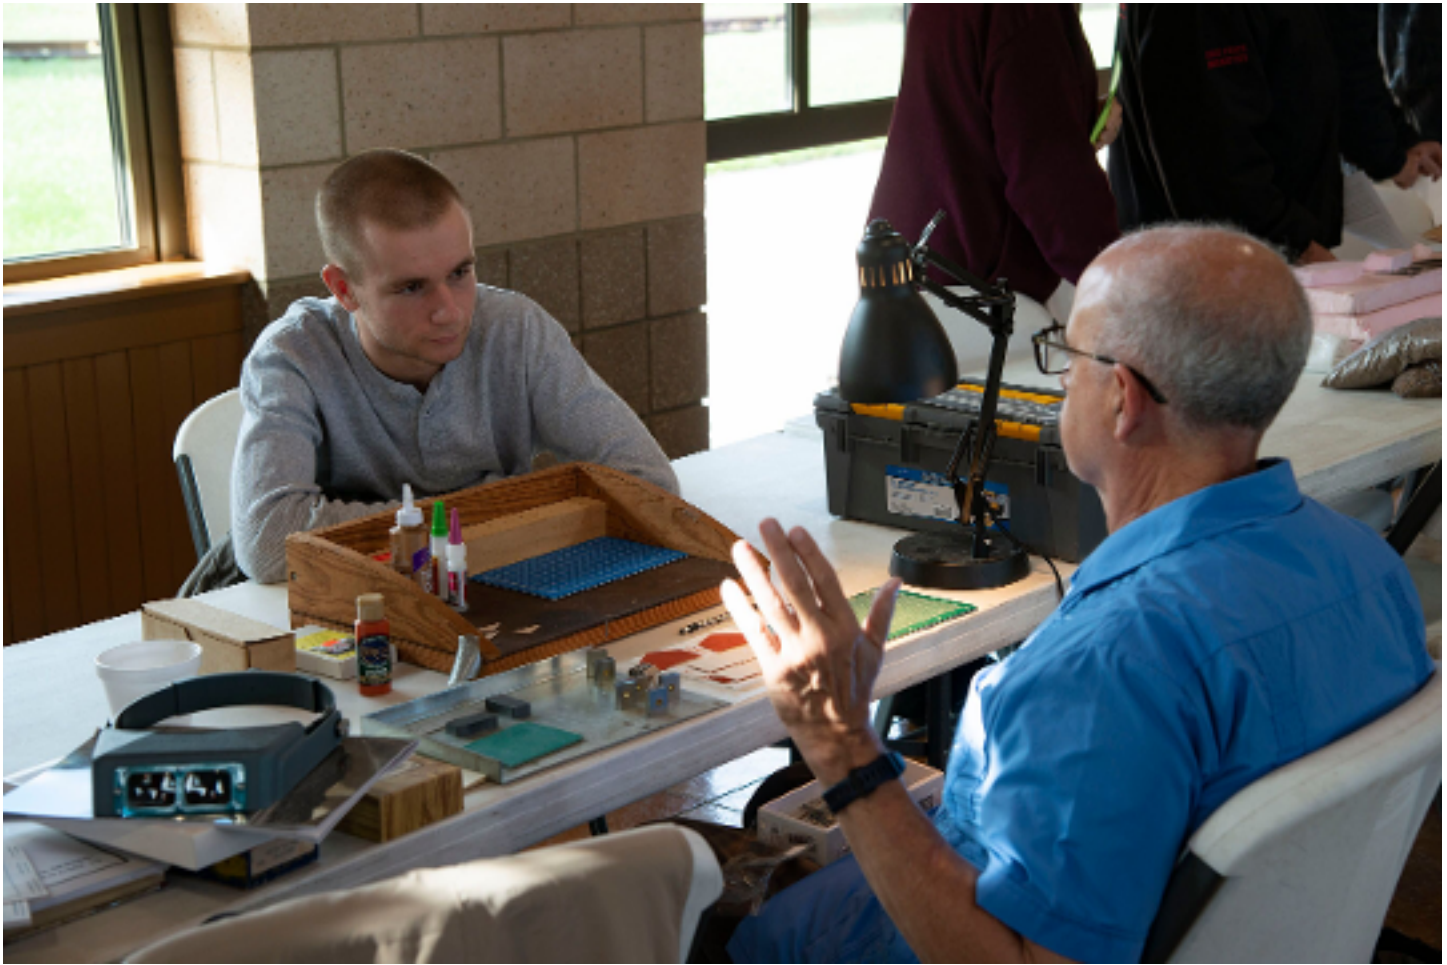

A few photos from the recent TRAINing Day activity.